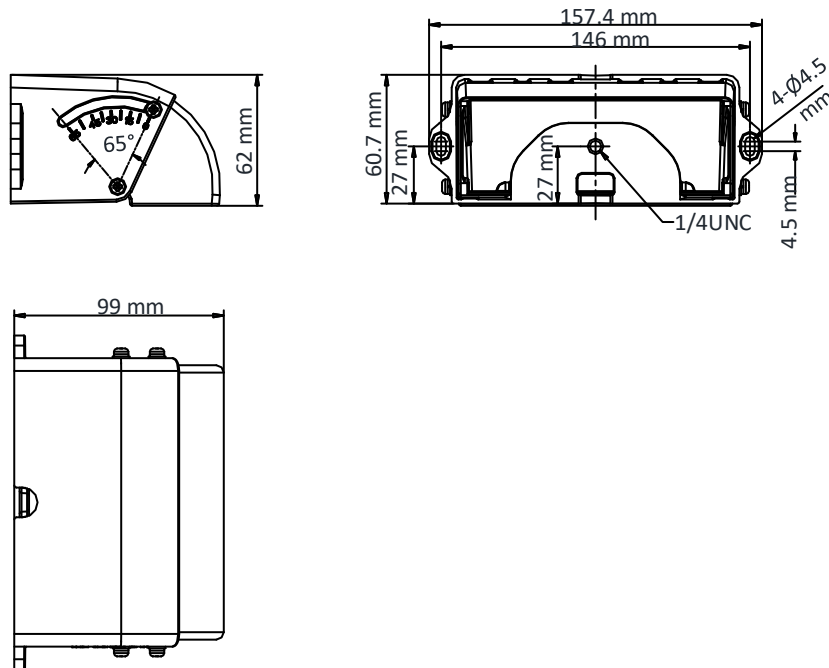

DS-2272ZJ-KL(White)

Wall Mount

Feature

- Supports wall mounting and ceiling mounting
- Adjustable tilt angle from 0° to 65°
- Applies to people counting camera

Dimension

Available Model

DS-2272ZJ-KL(White)

Parameter

Model	DS-2272ZJ-KL(White)
Parameters	Wall Mount
Appearance	White
Material	Aluminum Alloy
Dimension	157.4 mm × 99 mm × 62 mm (6.20" × 3.90" × 2.44")
Weight	285.8 g (0.63 lb.)

Note

- The mount should be installed on the flat surface.
- The wall must be capable of supporting at least 3 times as much as the total weight of the camera, and the mount.
- The mount's maximum load capacity is 1.36 kg (3 lb.).