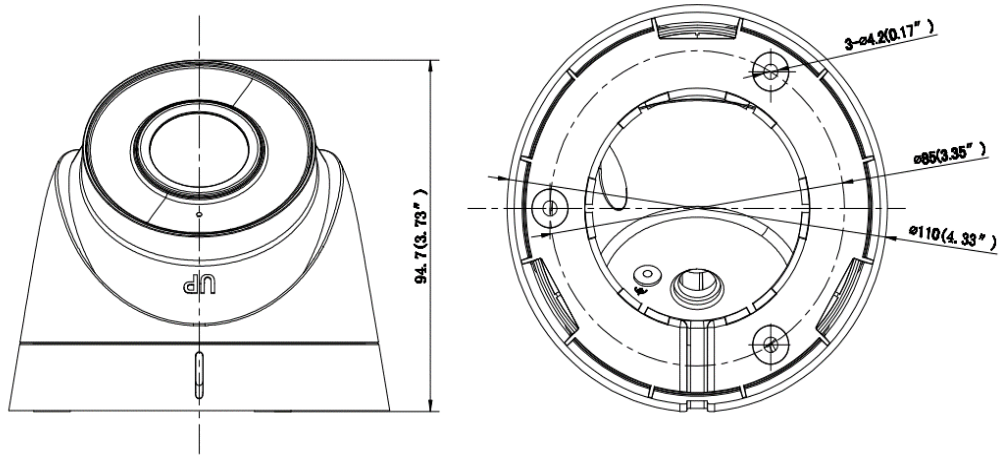

Privacy Mask	4 regions of privacy masks
Day/Night Switch	Day, Night, Auto, scheduled
* Note: The frame rate of the sub-stream cannot exceed the maximum frame rate of the current main stream.	
<b>Network</b>	
Network Storage	Supports micro SD/SDHC/SDXC card (256 GB) local storage, and NAS (NFS, SMB/CIFS), auto network replenishment (ANR)
Alarm Trigger	Motion detection, video tampering alarm, exception
Protocols	TCP/IP, ICMP, DHCP, DNS, DDNS, HTTP, HTTPS, RTP, RTSP, NTP, UPnP, IGMP, IPv6, UDP, QoS, Bonjour, FTP, SMTP, 802.1x, SSL/TLS, PPPoE
General Function	Anti-flicker, heartbeat, password protection, password reset via email
API	ONVIF (PROFILE S, PROFILE G), ISAPI, SDK, ISUP
Simultaneous Live View	Up to 6 channels
User/Host	Up to 32 users 3 levels: Administrator, Operator, and User
Client	HiLookVision PC Client, HiLookVision App
Web Browser	Plug-in required live view: IE 10, IE 11 Local service: Chrome 57.0+, Firefox 52.0+
<b>Interface</b>	
Communication Interface	1 RJ45 10M/100M self-adaptive Ethernet port
Built-in Microphone	Yes
On-board Storage	Built-in micro SD/SDHC/SDXC slot, up to 256 GB
Hardware Reset	Yes
<b>General</b>	
Operating Conditions	-30 °C to 60 °C (-22 °F to 140 °F), humidity: 95% or less (non-condensing)
Power Supply	12 VDC ± 25%, 5.5 mm coaxial power plug PoE (802.3af, class 3)
Power Consumption and Current	12 VDC, 0.4 A, Max: 5 W PoE: (802.3af, 36 V to 57 V), 0.2 A to 0.13 A, Max: 7 W
Protection Level	IP67 (IEC 60529-2013)
Material	Camera body: metal, bottom base: plastic
Dimensions	Camera: Ø110 × 85 mm (Ø4.33" × 3.20") With package: 153 mm × 152 mm × 142 mm (5.9" × 5.9" × 5.6")
Weight	Camera: approx. 390 g (0.9 lb.) With package: approx. 656 g (1.4 lb.)

## Available Models

IPC-T280H-UF (2.8/4 mm)

## Dimensions